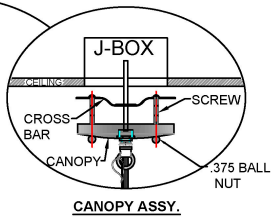

NOTES:

- 1 LITETOP RESERVES THE RIGHTS TO MAKE MINOR CHANGES TO THIS DRAWING AS REQUIRED BY PRODUCTION CONSTRAINTS.

1233 WEST ST. GEORGES AVE.
LINDEN, NJ 07036
908-925-7500 FAX: 908-925-9240

CUSTOMER: NEST INTERIOR DECOR/REP.: KRAUS	
JOB NAME: BLACK OAK CAFE	
SHADE: 14"W X 72 HT	
MATERIAL: METAL	
FINISH: BLACK MATTE/TERRACOTTA OR CLOSE	
REF:	
PO: PO-10559	
UNITS: 10	

DRAWN: BIPIN	14"W x 72"HT METAL HOOD PEND		
DATE: 7/14/2024			
CHECK: PC			
APPR: PC			
ISSUED:	SIZE: A	DWG NO: 4826	REV: 2
REV. DATE: 8/16/2024	SCALE: -	SHEET: 10F1