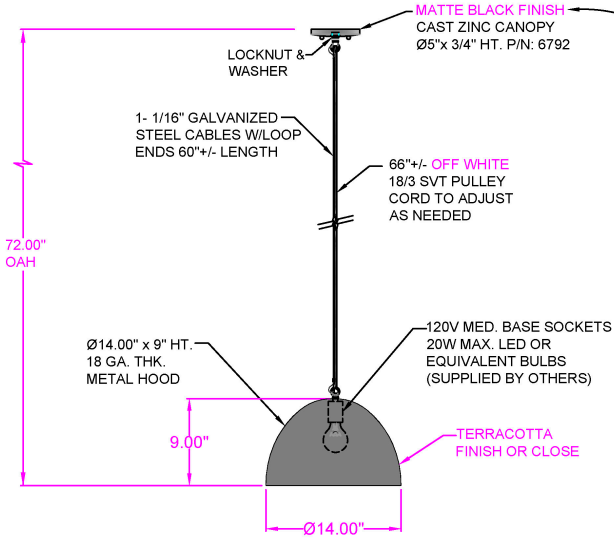

NOTES:

- 1 LITETOP RESERVES THE RIGHTS TO MAKE MINOR CHANGES TO THIS DRAWING AS REQUIRED BY PRODUCTION CONSTRAINTS.

1233 WEST ST. GEORGES AVE.
LINDEN, NJ 07036
908-925-7500 FAX: 908-925-9240

CUSTOMER: NEST INTERIOR DECOR/REP.: KRAUS	
JOB NAME: BLACK OAK CAFE	
SHADE: 14"W X 72 HT	
MATERIAL: METAL	
FINISH: BLACK MATTE/TERRACOTTA OR CLOSE	
REF:	
PO: PO-10559	
UNITS: 10	

DRAWN: BIPIN	14"W x 72"HT METAL HOOD PEND		
DATE: 7/14/2024			
CHECK: PC			
APPR: PC			
ISSUED:	SIZE: A	DWG NO: 4826	REV: 2
REV. DATE: 8/16/2024	SCALE: -	SHEET: 10F1