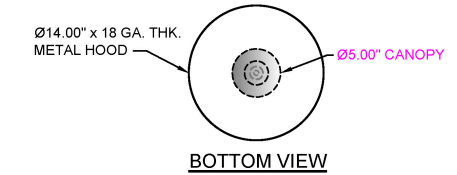

NOTES:

- 1 LITETOP RESERVES THE RIGHTS TO MAKE MINOR CHANGES TO THIS DRAWING AS REQUIRED BY PRODUCTION CONSTRAINTS.

1233 WEST ST. GEORGES AVE.
LINDEN, NJ 07036
908-925-7500 FAX: 908-925-9240

CUSTOMER: NEST INTERIOR DECOR/REP.: KRAUS	
JOB NAME: BLACK OAK CAFE	
SHADE: 14"W X 72 HT	
MATERIAL: METAL	
FINISH: BLACK MATTE/TERRACOTTA OR CLOSE	
REF:	
PO: PO-10559	
UNITS: 10	

DRAWN: BIPIN	14"W x 72"HT METAL HOOD PEND		
DATE: 7/14/2024			
CHECK: PC			
APPR: PC			
ISSUED:	SIZE: A	DWG NO: 4826	REV: 2
REV. DATE: 8/16/2024	SCALE: -	SHEET: 10F1