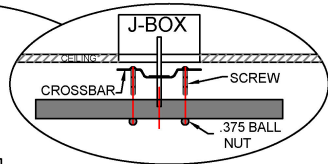

FRONT VIEW

NOTES:

- 1 LITETOP RESERVES THE RIGHTS TO MAKE MINOR CHANGES TO THIS DRAWING AS REQUIRED BY PRODUCTION CONSTRAINTS.

1233 WEST ST. GEORGES AVE.
LINDEN, NJ 07036
908-925-7500 FAX: 908-925-9240

CUSTOMER: NEST INTERIOR DECOR/REP.: KRAUS
JOB NAME: BLACK OAK CAFE
SHADE: Ø60"W X 36" OAH
MATERIAL: METAL/ACRYLIC
FINISH: BURNISHED BRASS

REF:
PO: PO-10559
UNITS: 2

DRAWN: BIPIN
DATE: 7/14/2024
CHECK: PC
APPR: PC

Ø60"W-10 LIGHT SWAG
FIXTURE W/SOCKET COVERS

REV. DATE: 7/26/2024
SCALE: -
SIZE: A
DWG NO: 4825
REV: 1
SHEET: 10F1