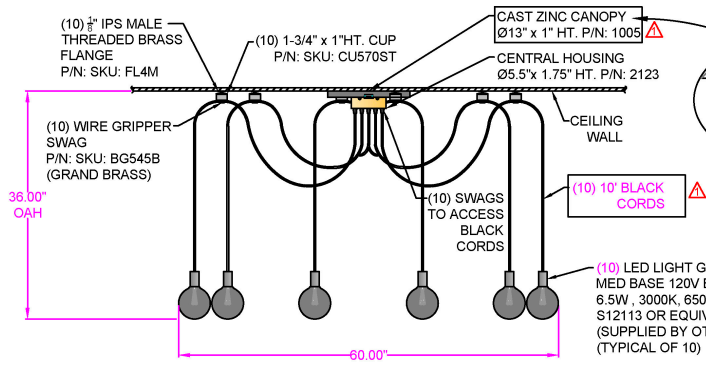

FRONT VIEW

NOTES:

- 1 LITETOP RESERVES THE RIGHTS TO MAKE MINOR CHANGES TO THIS DRAWING AS REQUIRED BY PRODUCTION CONSTRAINTS.

1233 WEST ST. GEORGES AVE.
LINDEN, NJ 07036
908-925-7500 FAX: 908-925-9240

CUSTOMER: NEST INTERIOR DECOR/REP.: KRAUS
JOB NAME: BLACK OAK CAFE
SHADE: Ø60"W X 36" OAH
MATERIAL: METAL/ACRYLIC
FINISH: BURNISHED BRASS

REF:
PO: PO-10559
UNITS: 2

DRAWN: BIPIN
DATE: 7/14/2024
CHECK: PC
APPR: PC

Ø60"W-10 LIGHT SWAG
FIXTURE W/SOCKET COVERS

REV. DATE: 7/26/2024
SCALE: -
SIZE: A
DWG NO: 4825
REV: 1
SHEET: 10F1