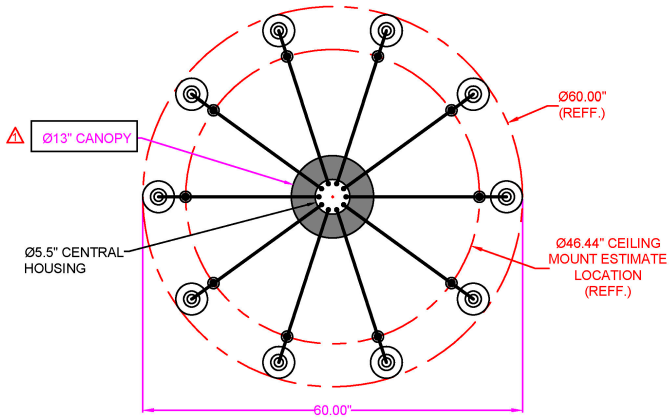

TOP VIEW

NOTES:

- 1 LITETOP RESERVES THE RIGHTS TO MAKE MINOR CHANGES TO THIS DRAWING AS REQUIRED BY PRODUCTION CONSTRAINTS.