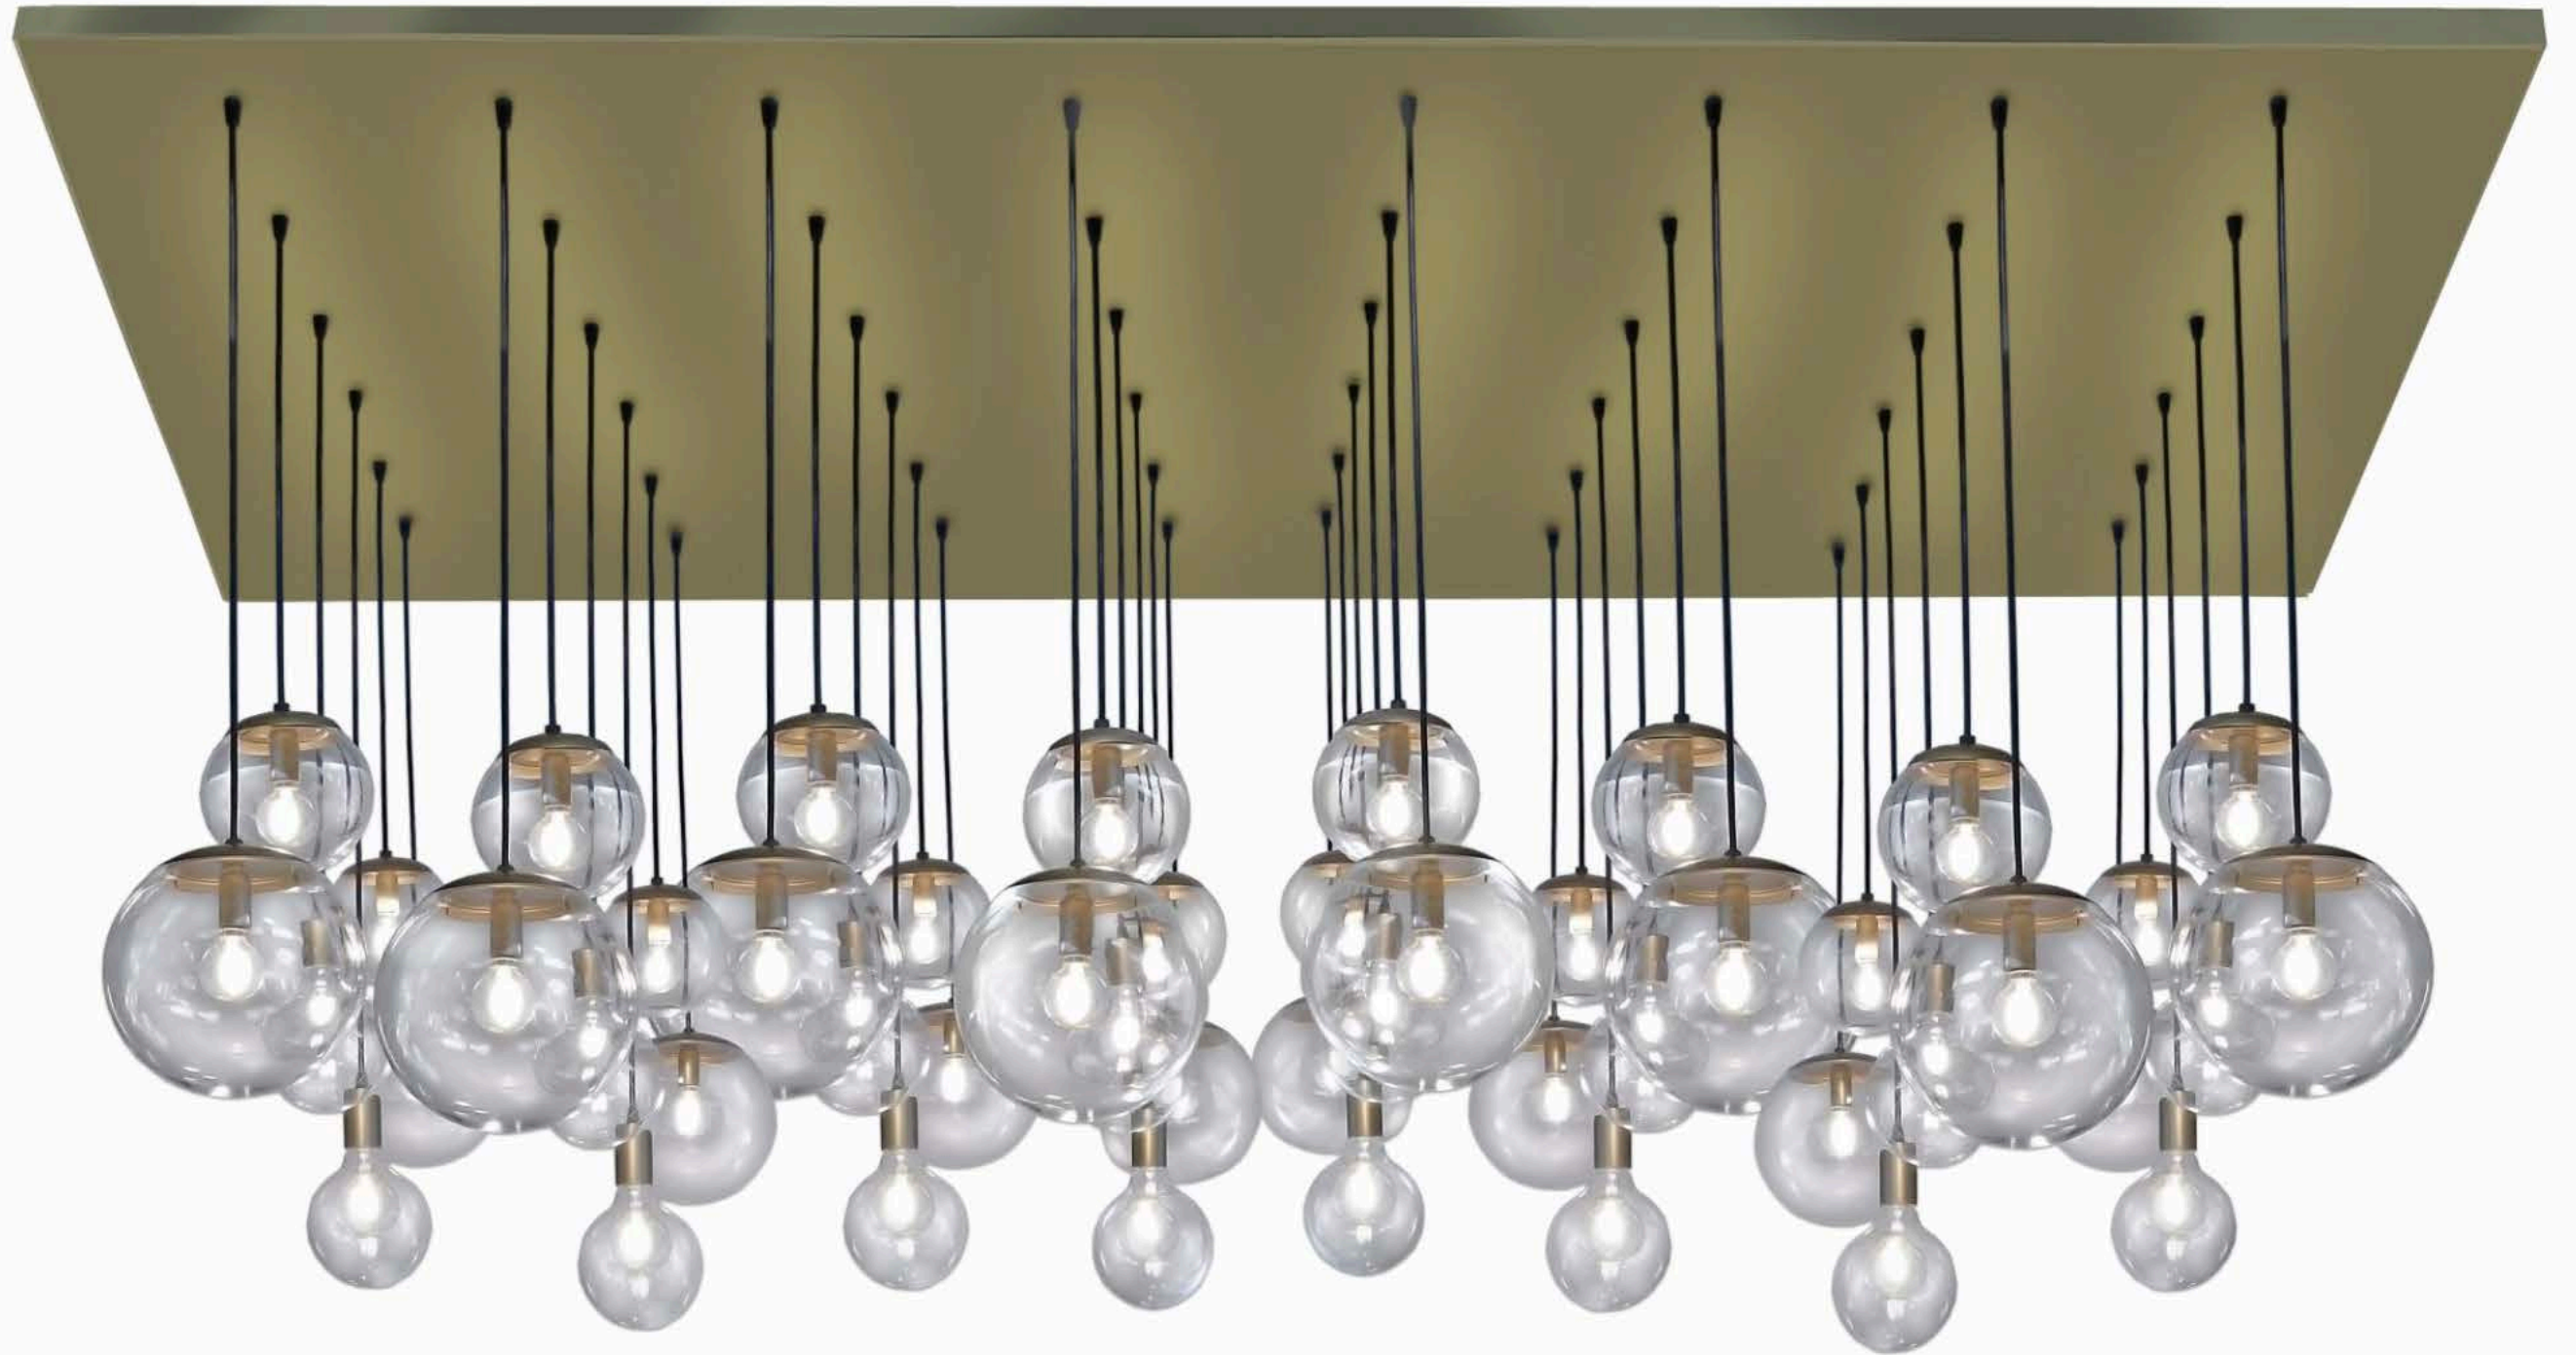

LITE  **TOPS**

 **MADE IN AMERICA**

joe kraus lighting 

301-537-5808

joe@joe kraus lighting.com

www.joe kraus lighting.com

LCCB Bingham Senior Living

7 x 7' Canopy with Clear Acrylic Balls

1233 W St. Georges Ave., Linden, NJ 07036 * 908-925-7500* 908-925-9240

SPECIFICATIONS

Custom Style #20	Fixture
Model Number	Type
Custom	
Name	Project
	QTY

Describe Special Modifications

Warranty: 1-Year Limited Warranty,
Complete warranty terms located at: www.litetopslampshades.com

CATALOG NUMBER Example: Custom Style #20						
Hardware Style Code	Fabric/Material/Color Options	Series Code	Finish Options	Lamping	Voltage	Other Size Options
Custom Style #20	Clear Acrylic		AB - Antique Brass APW- Aged Pewter DW- Distressed White GWH - Gloss White MBK - Matte Black OB- Oxidized Bronze ORB - Oil Rubbed Bronze PHB - Polished Honey Brass PW- Pewter RST - Rust SN - Satin Nickel WH - Flat White 007 - 007 Silver More options at www.stiffel.com	E12X48 - 48 Candelabra Based GU24X48- 48 GU24 CFL	120V 120V 277V 277V	