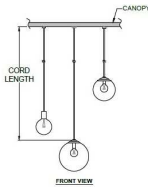

CATALOG NUMBER Example: Custom Style #20						
Hardware Style Code	Fabric/Material/Color Options	Series Code	Finish Options	Lamping	Voltage	Other Size Options
Custom Style #20	Clear Acrylic		AB - Antique Brass APW- Aged Pewter DW- Distressed White GWH - Gloss White MBK - Matte Black OB- Oxidized Bronze ORB - Oil Rubbed Bronze PHB - Polished Honey Brass PW- Pewter RST - Rust SN - Satin Nickel WH - Flat White 007 - 007 Silver More options at www.stiffel.com	E12X48 - 48 Candelabra Based GU24X48- 48 GU24 CFL	120V 120V 277V 277V	