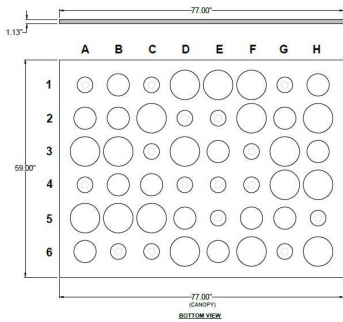

CATALOG NUMBER Example: Custom Style #20						
Hardware Style Code	Fabric/Material/Color Options	Series Code	Finish Options	Lamping	Voltage	Other Size Options
Custom Style #20	Clear Acrylic		AB - Antique Brass APW- Aged Pewter DW- Distressed White GWH - Gloss White MBK - Matte Black OB- Oxidized Bronze ORB - Oil Rubbed Bronze PHB - Polished Honey Brass PW- Pewter RST - Rust SN - Satin Nickel WH - Flat White 007 - 007 Silver More options at www.stiffel.com	E12X48 - 48 Candelabra Based GU24X48- 48 GU24 CFL	120V 120V 277V 277V	