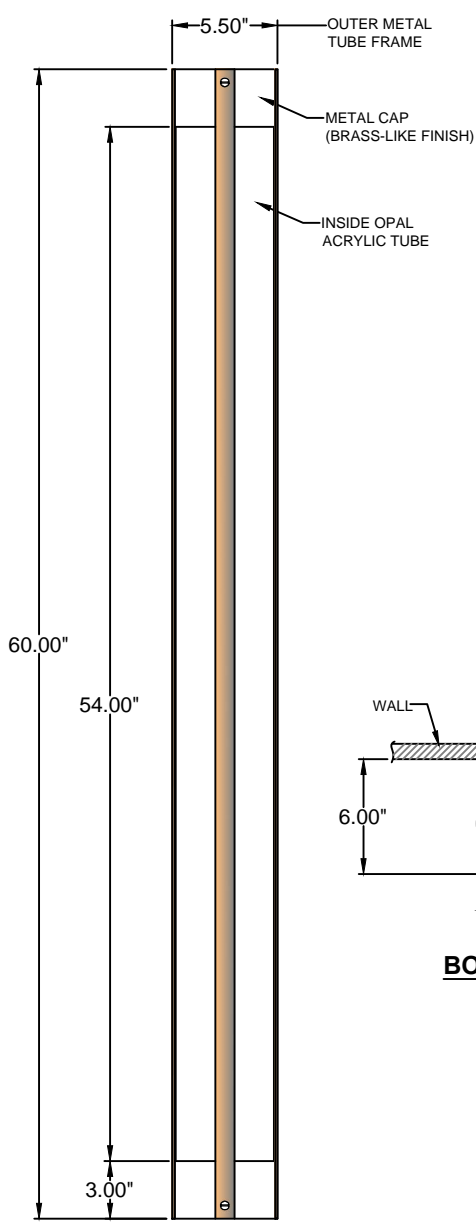

DRAWN: RV	<h2 style="margin: 0;">16 LIGHT GLOBE PENDANT</h2>		DATE: 12/14/2022	
CHECK: PC			SIZE: A	DWG NO.: 4402
APPR: PC			REV: 1	REV. DATE: 12/16/2022
ISSUED			SCALE: -	SHEET: 1 OF 1

THE INFORMATION CONTAINED IN THIS DRAWING IS THE SOLE PROPERTY OF CUTTING EDGE INDUSTRIES. ANY REPRODUCTION IN PART OR WHOLE WITHOUT THE WRITTEN PERMISSION OF CUTTING EDGE INDUSTRIES WILL BE SUBJECT TO LEGAL PROSECUTION.

NOTES:

- 1 LITETOP RESERVES THE RIGHTS TO MAKE MINOR CHANGES TO THIS DRAWING AS REQUIRED BY PRODUCTION CONSTRAINTS.
- 2 LITETOP TO DETERMINE WIRING, ASSEMBLY, AND SHIPPING METHOD.

FRONT VIEW

SIDE VIEW

BOTTOM VIEW