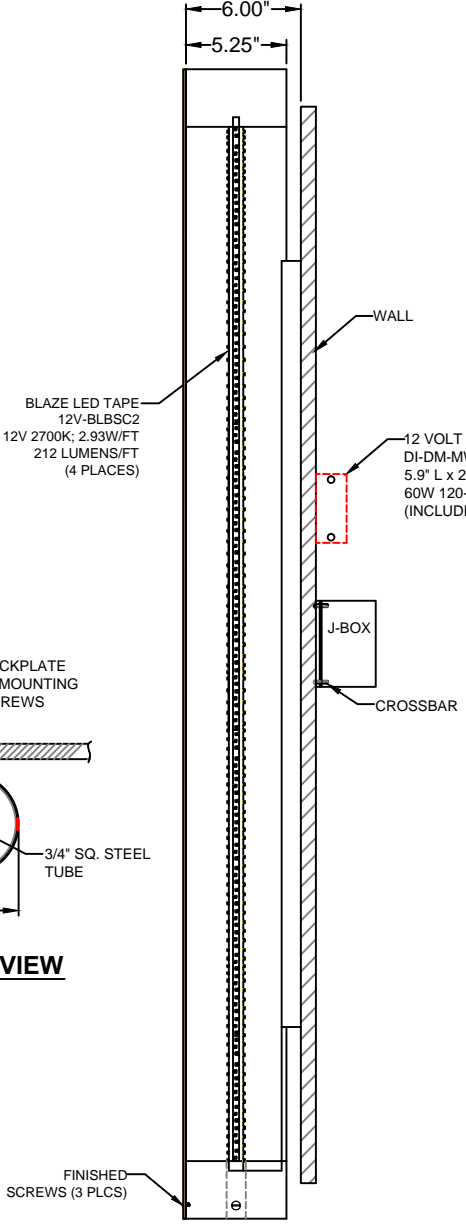

DRAWN: RV	<h2 style="margin: 0;">16 LIGHT GLOBE PENDANT</h2>		DATE: 12/14/2022	
CHECK: PC			SIZE: A	DWG NO.: 4402
APPR: PC			REV: 1	REV. DATE: 12/16/2022
ISSUED			SCALE: -	SHEET: 1 OF 1

THE INFORMATION CONTAINED IN THIS DRAWING IS THE SOLE PROPERTY OF CUTTING EDGE INDUSTRIES. ANY REPRODUCTION IN PART OR WHOLE WITHOUT THE WRITTEN PERMISSION OF CUTTING EDGE INDUSTRIES WILL BE SUBJECT TO LEGAL PROSECUTION.

NOTES:

- 1 LITETOP RESERVES THE RIGHTS TO MAKE MINOR CHANGES TO THIS DRAWING AS REQUIRED BY PRODUCTION CONSTRAINTS.
- 2 LITETOP TO DETERMINE WIRING, ASSEMBLY, AND SHIPPING METHOD.

FRONT VIEW

SIDE VIEW

BOTTOM VIEW