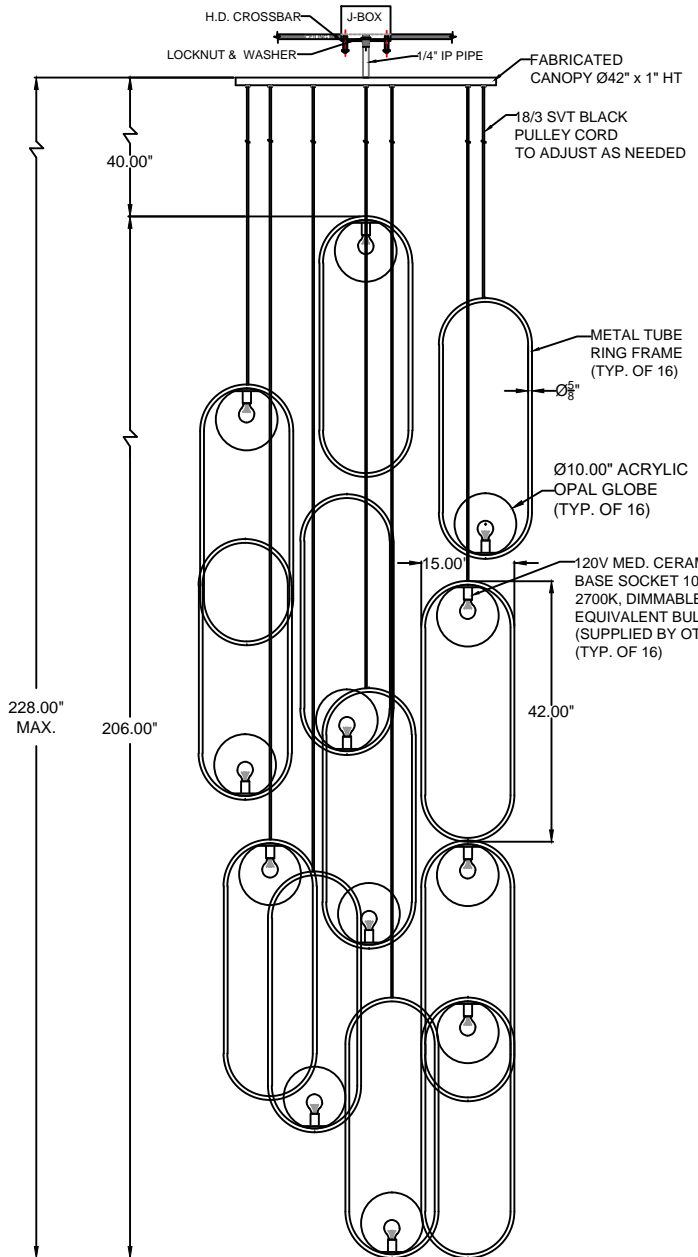

LITE  **TOPS**

MADE IN AMERICA

NOTES:

- 1 LITETOP RESERVES THE RIGHTS TO MAKE MINOR CHANGES TO THIS DRAWING AS REQUIRED BY PRODUCTION CONSTRAINTS.
- 2 LITETOP TO DETERMINE WIRING, ASSEMBLY, AND SHIPPING METHOD.

DRAWN: RV	<h2 style="margin: 0;">16 LIGHT GLOBE PENDANT</h2>		DATE: 12/14/2022	
CHECK: PC			SIZE: A	DWG NO.: 4402
APPR: PC			REV: 1	REV. DATE: 12/16/2022
ISSUED			SCALE: -	SHEET: 1 OF 1

THE INFORMATION CONTAINED IN THIS DRAWING IS THE SOLE PROPERTY OF CUTTING EDGE INDUSTRIES. ANY REPRODUCTION IN PART OR WHOLE WITHOUT THE WRITTEN PERMISSION OF CUTTING EDGE INDUSTRIES WILL BE SUBJECT TO LEGAL PROSECUTION.

NOTES:

- 1 LITETOP RESERVES THE RIGHTS TO MAKE MINOR CHANGES TO THIS DRAWING AS REQUIRED BY PRODUCTION CONSTRAINTS.
- 2 LITETOP TO DETERMINE WIRING, ASSEMBLY, AND SHIPPING METHOD.

FRONT VIEW

SIDE VIEW

BOTTOM VIEW

1233 WEST ST. GEORGES AVE. LINDEN, NJ 07036 908-925-7500 FAX: 908-925-9240	
CUSTOMER: JULIE @ WID CHAPMAN ARCHITECTS JOB NAME: 33rd STREET RESTAURANT DIMENSIONS: 5.25"W x 60" HT. x 6" D MATERIAL: METAL & OPAL ACRYLIC TUBE FINISH: POWDER COATED GOLD REF: PO: 155332022 UNITS: 4	
DRAWN: RV DATE: 12/14/2022 CHECK: PC APPR. PC	<p style="text-align: center; font-size: 1.2em;">CUSTOM LED ACRYLIC SCENCE</p>
ISSUED: A REV. DATE: 12/16/2022	DWG NO.: 4401 REV: 1 SCALE: - SHEET: 10F1
THE INFORMATION CONTAINED IN THIS DRAWING IS THE SOLE PROPERTY OF CUTTING EDGE INDUSTRIES. ANY REPRODUCTION IN PART OR WHOLE WITHOUT THE WRITTEN PERMISSION OF CUTTING EDGE INDUSTRIES WILL BE SUBJECT TO LEGAL PROSECUTION.	