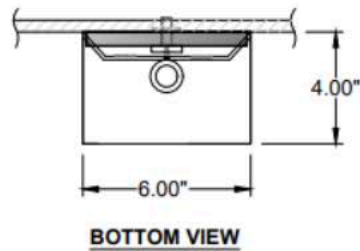

LITE  **TOPS**

MADE IN AMERICA

 ELIZABETH
GAS

870-344-8887
Elizabeth, NJ 07030

1007

Description

joe kraus lighting 

301-537-5808