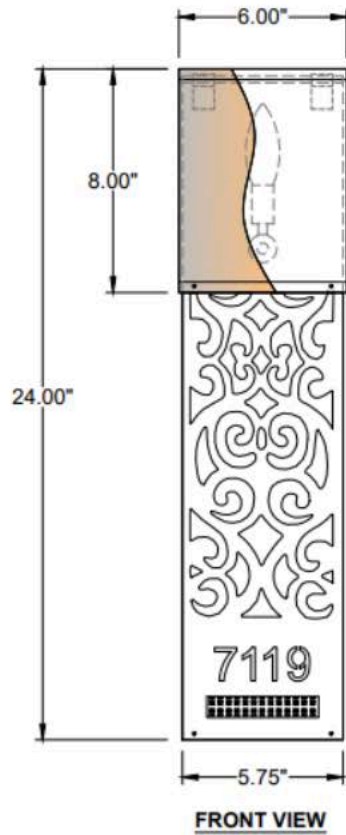

LITE  **TOPS**

MADE IN AMERICA

 ELIZABETH
GAS

870-344-8887
Elizabeth, NJ 07030

1007

Description

joe kraus lighting 

301-537-5808