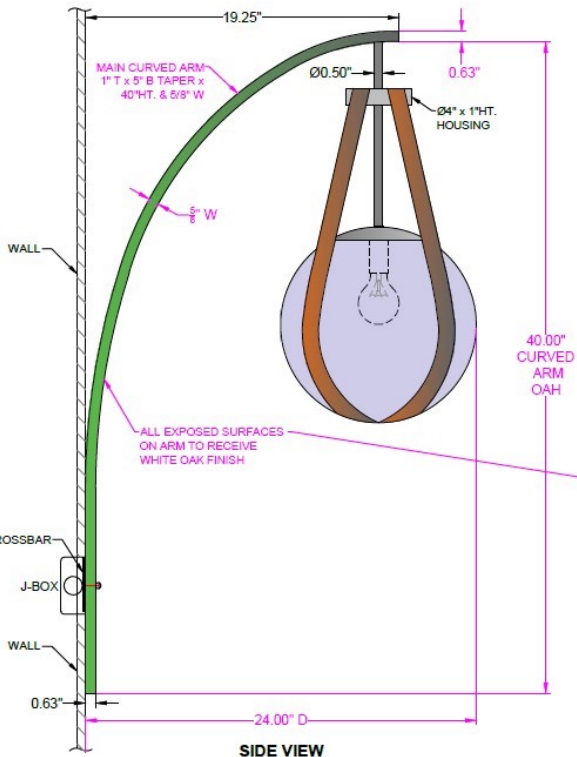

LITE TOPS

MADE IN AMERICA

NOVA TUNING
SUNSHINE
EST. 1950

REF

SIDE VIEW

FRONT VIEW

NOTES:

- LITOTOP RESERVES THE RIGHT TO CHANGE TO THIS DRAWING BY PRODUCTION CONSENT