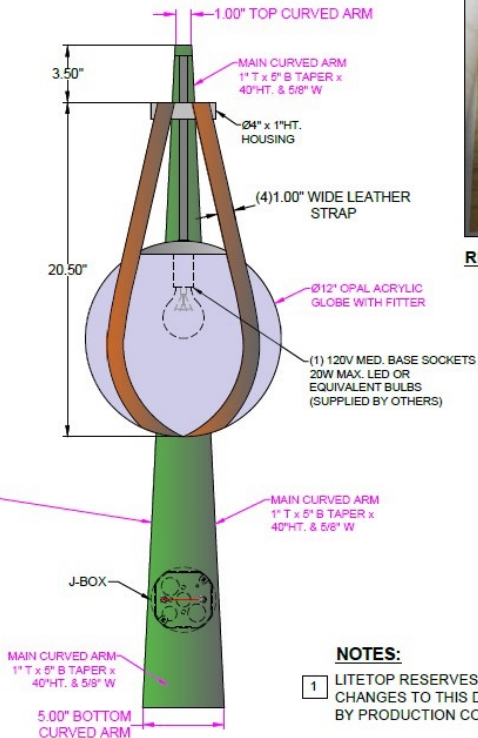

LITE TOPS

MADE IN AMERICA

NOVA TUNING
SUNSHINE
EST. 1950

REF

SIDE VIEW

FRONT VIEW

NOTES:

- LITOTOP RESERVES THE RIGHT TO CHANGE TO THIS DRAWING BY PRODUCTION CONSENT