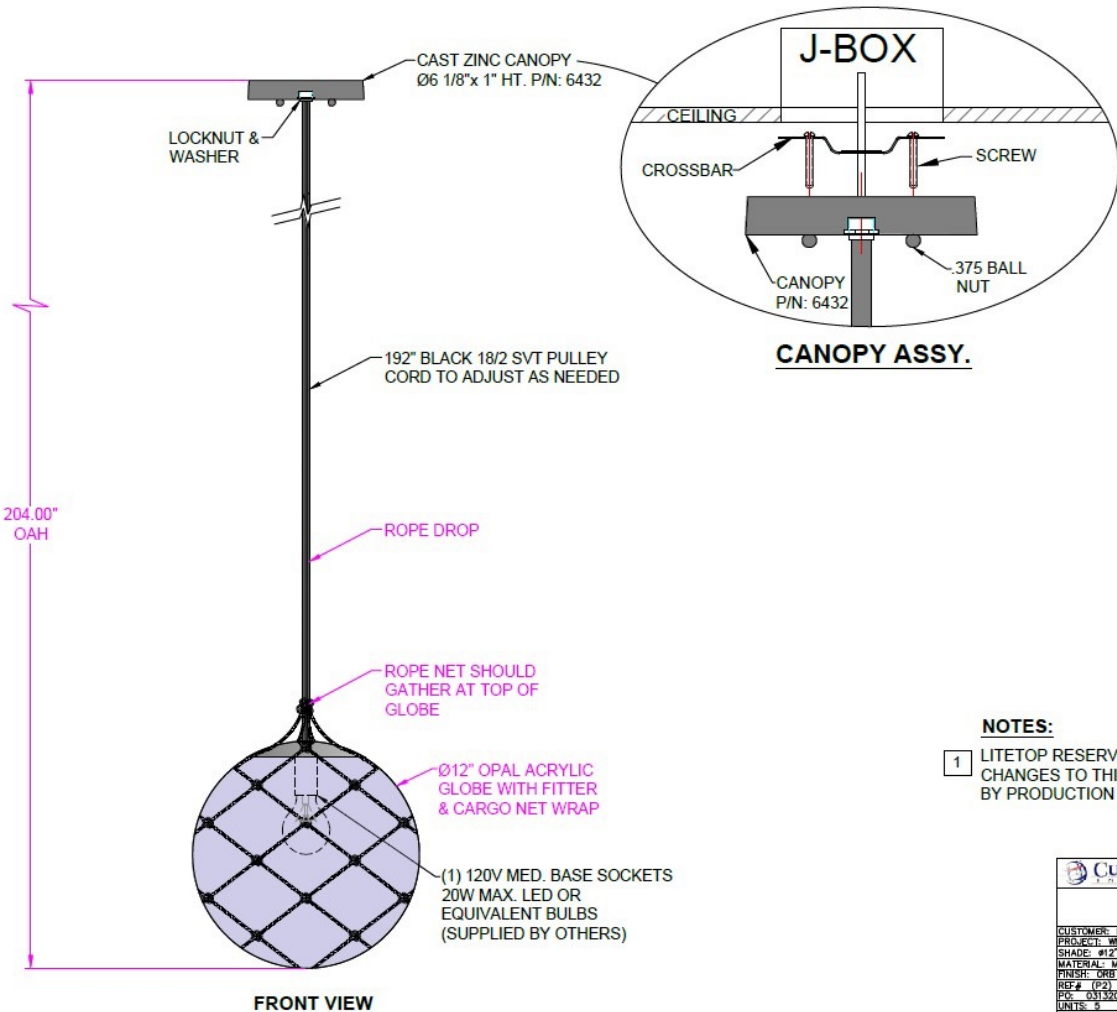

NOTES:

1. 1 LITETOP RESERVE
   CHANGES TO THIS
   BY PRODUCTION C