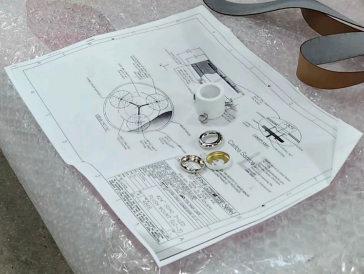

LITE TOPS

MADE IN AMERICA

NOVA TUNING
SUNSHINE
EST. 1950

REF

SIDE VIEW

FRONT VIEW

NOTES:

- LITOTOP RESERVES THE RIGHT TO CHANGE TO THIS DRAWING BY PRODUCTION CONSENT